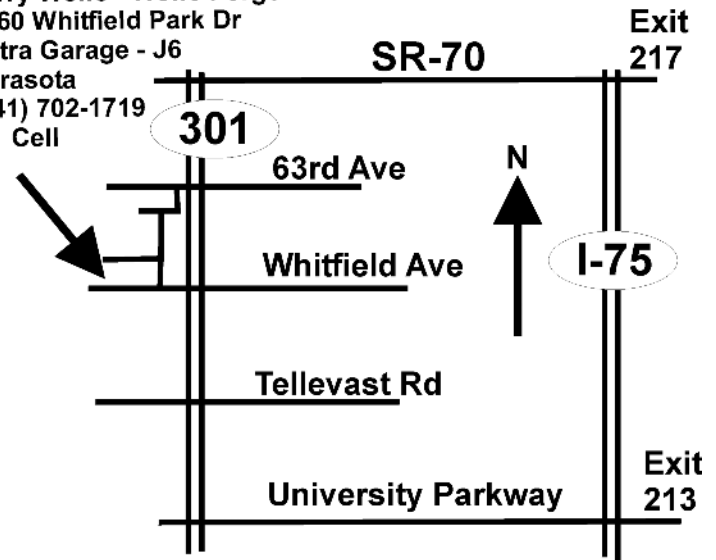

Want to host or give a demonstration? Contact your Regional Coordinator or let me know and I'll help set it up. Editor@blacksmithing.org