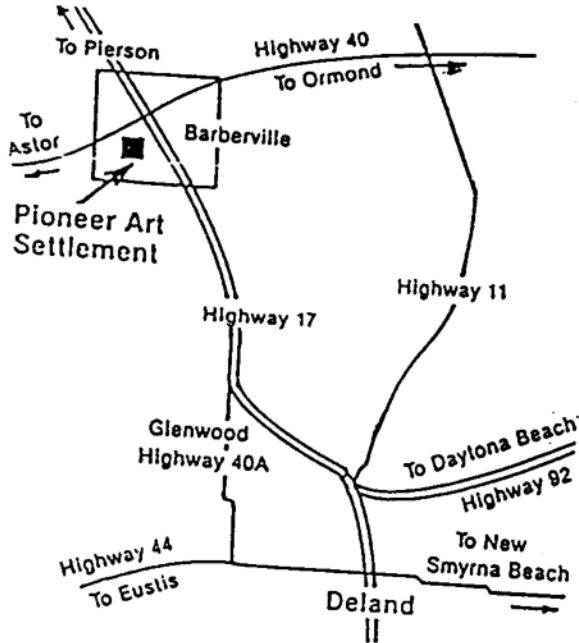

Calendar of Events

The calendar includes events of interest to the blacksmithing community. The regions have no boundaries - everyone is welcome everywhere. Come to more than one if you can. We hold regular meetings in each region on the following Saturdays of each month: NE-1st, NW-2nd, SE-3rd, SW-4th except for quarterly Statewide meetings. The actual dates vary so check the schedule below. Our meetings are informal gatherings around the forge. Prospective members are always welcome. Come for all or any part of a meeting, bring your tools or just watch. Most meetings run from 9 AM to 4 PM and you'll want to bring a bag lunch if not otherwise noted. If you have any questions about meetings, please contact the Regional Coordinators:

Northeast Region	Bob Jacoby	904-613-2626	bobjacoby@bellsouth.net
Northwest Region	John Pfund	850-528-3280	johnwpfund@aol.com
Southeast Region	Shaun Williams	954-274-4119	chevaliervaliant@yahoo.com
Southwest Region	Vacant	How about you?	

NE June 4 Pioneer Settlement for the Creative Arts, Barberville