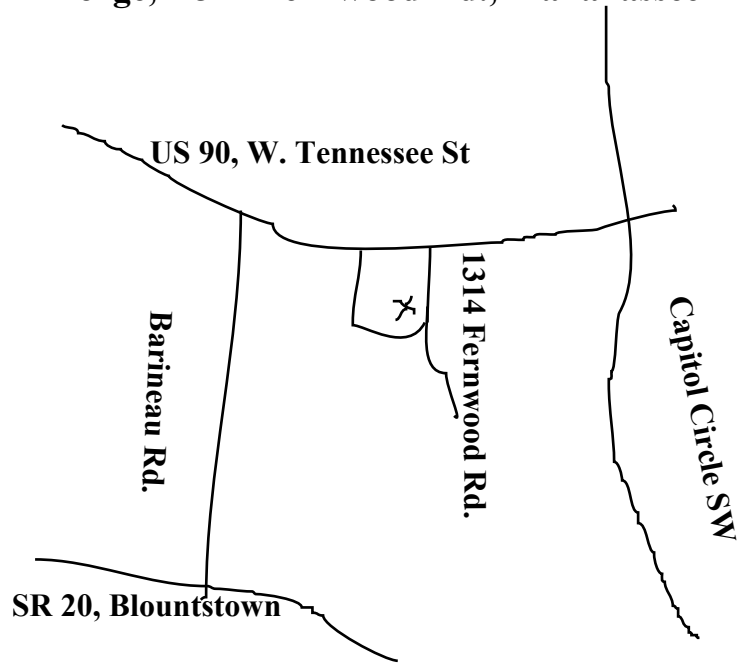

NW June 11 Jim and Nita Labolito's Fern Forge, 1314 Fernwood Rd., Tallahassee