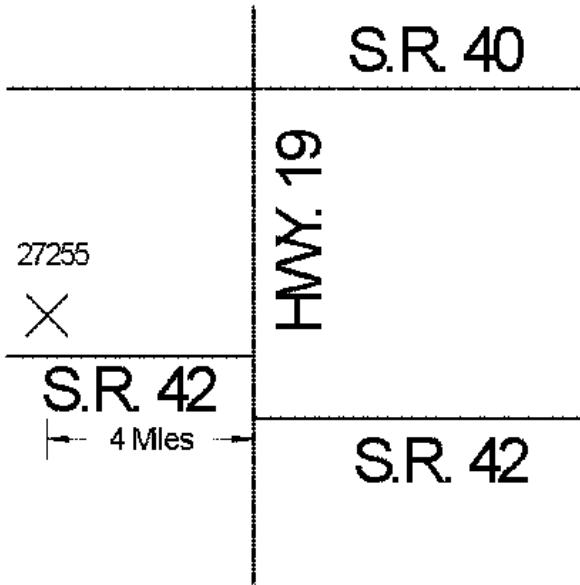

NE Dec 13, Allen Chloe Hardwicke's home in Altoona

NW Dec 13, Rex and Mary Ellen Anderson's Forge

SE Dec 20, Makers Square, 1142 NE 6th Ave., Ft. Lauderdale 33304

SW TBA. Email
MelisandeAubrey@hotmail.com
to get on Mailing List