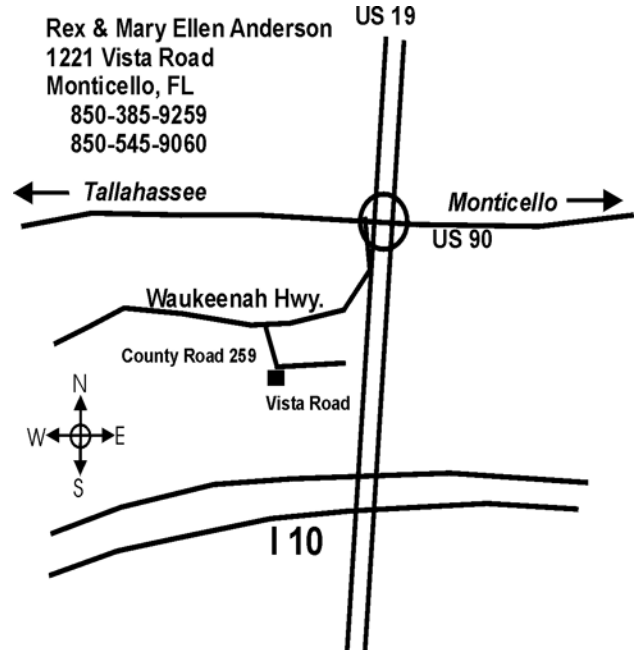

The calendar includes events of interest to the blacksmithing community. The regions have no boundaries - everyone is welcome everywhere. Come to more than one if you can. We hold regular meetings in each region on the following Saturdays of each month: NE-1st, NW-2nd, SE-3rd, SW-4th except for quarterly Statewide meetings. The actual dates vary so check the schedule below. Our meetings are informal gatherings around the forge. Prospective members are always welcome. Come for all or any part of a meeting, bring your tools or just watch. Most meetings run from 9 AM to 4 PM and you'll want to bring a bag lunch if not otherwise noted. If you have any questions about meetings, please contact the Regional Coordinators:

NE Dec 13, Allen Chloe Hardwicke's home in Altoona

NW Dec 13, Rex and Mary Ellen Anderson's Forge

SE Dec 20, Makers Square, 1142 NE 6th Ave., Ft. Lauderdale 33304

SW TBA. Email
MelisandeAubrey@hotmail.com
to get on Mailing List

(New York cast iron facade building)