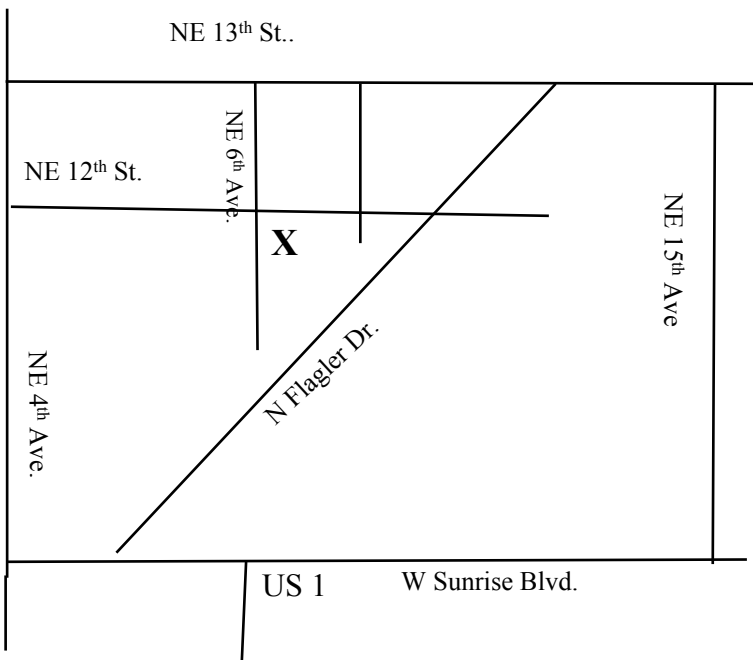

NE Dec 13, Allen Chloe Hardwicke's home in Altoona

NW Dec 13, Rex and Mary Ellen Anderson's Forge

SE Dec 20, Makers Square, 1142 NE 6th Ave., Ft. Lauderdale 33304

SW TBA. Email
MelisandeAubrey@hotmail.com
to get on Mailing List