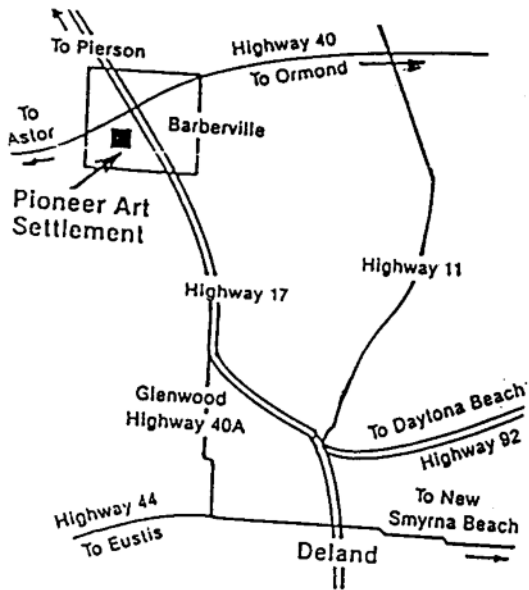

# Calendar of Events

The calendar includes events of interest to the blacksmithing community. The regions have no boundaries - everyone is welcome everywhere. Come to more than one if you can. We hold regular meetings in each region on the following Saturdays of each month: NE-1st, NW-2nd, SE-3rd, SW-4th except for quarterly Statewide meetings. The actual dates vary so check the schedule below. Our meetings are informal gatherings around the forge. Prospective members are always welcome. Come for all or any part of a meeting, bring your tools or just watch. Most meetings run from 9 AM to 4 PM and you'll want to bring a bag lunch if not otherwise noted. If you have any questions about meetings, please contact the Regional Coordinators:

## NE Mar. 1, Pioneer Settlement for the Creative Arts, Barberville