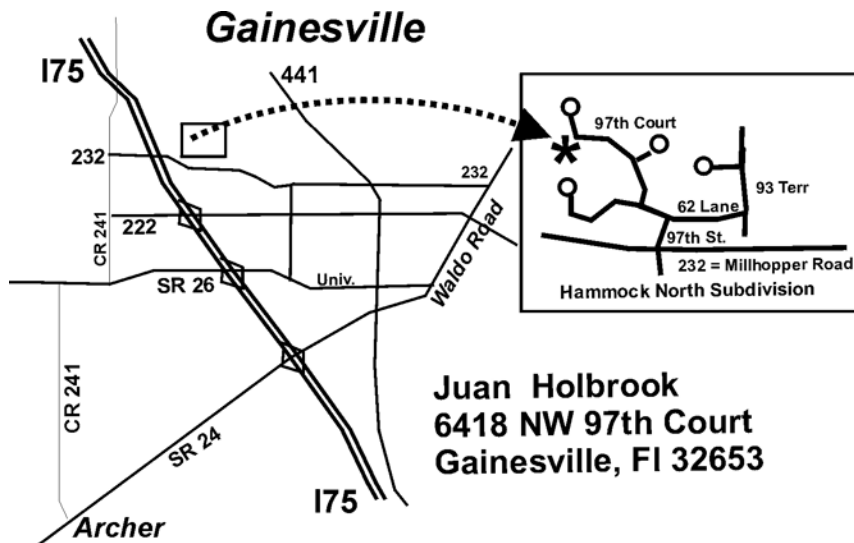

Calendar of Events

The calendar includes events of interest to the blacksmithing community. The regions have no boundaries - everyone is welcome everywhere. Come to more than one if you can. We hold regular meetings in each region on the following Saturdays of each month: NE-1st, NW-2nd, SE-3rd, SW-4th except for quarterly Statewide meetings. The actual dates vary so check the schedule below. Our meetings are informal gatherings around the forge. Prospective members are always welcome. Come for all or any part of a meeting, bring your tools or just watch. Most meetings run from 9 AM to 4 PM and you'll want to bring a bag lunch if not otherwise noted. If you have any questions about meetings, please contact the Regional Coordinators:

NE Feb. 1 Steve Estenson's, 120 Keystone Lane, Fruitland Park, 352-753-4873

NW Feb. 8, Juan Holbrook's Talca Forge, Gainesville FL

**Juan Holbrook
6418 NW 97th Court
Gainesville, FL 32653**

SE Feb. 15, Tanah Keeta Boy Scout Camp