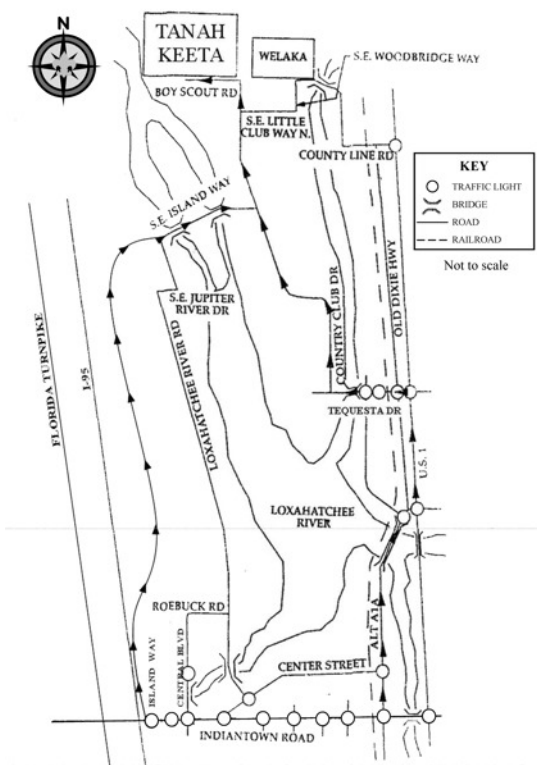

Calendar of Events

The calendar includes events of interest to the blacksmithing community. The regions have no boundaries - everyone is welcome everywhere. Come to more than one if you can. We hold regular meetings in each region on the following Saturdays of each month: NE-1st, NW-2nd, SE-3rd, SW-4th except for quarterly Statewide meetings. The actual dates vary so check the schedule below. Our meetings are informal gatherings around the forge. Prospective members are always welcome. Come for all or any part of a meeting, bring your tools or just watch. Most meetings run from 9 AM to 4 PM and you'll want to bring a bag lunch if not otherwise noted. If you have any questions about meetings, please contact the Regional Coordinators:

NE Feb. 1 Steve Estenson's, 120 Keystone Lane, Fruitland Park, 352-753-4873

NW Feb. 8, Juan Holbrook's Talca Forge, Gainesville FL

**Juan Holbrook
6418 NW 97th Court
Gainesville, FL 32653**

SE Feb. 15, Tanah Keeta Boy Scout Camp

**SW Feb. 22, Wolfe Forge in Sarasota
Demonstrator John Fee from Corning, New York**

**Jerry Wolfe - Wolfe Forge
2260 Whitfield Park Dr
Extra Garage - J6
Sarasota
(941) 702-1719
Cell**