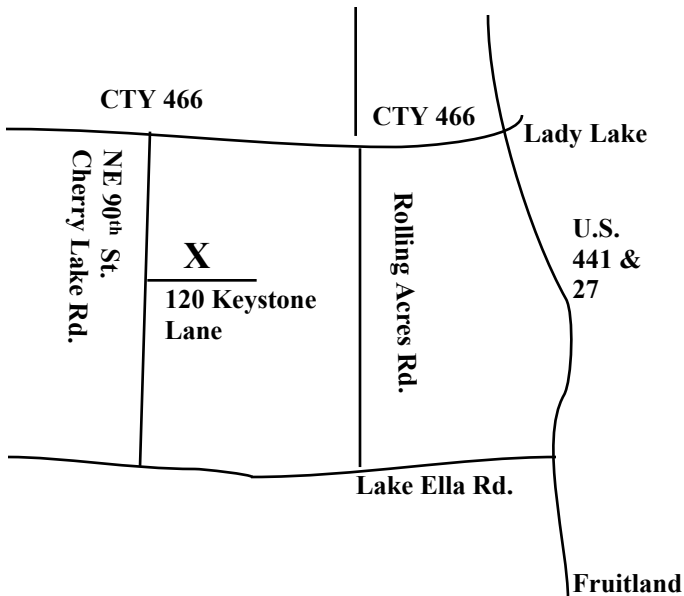

NE Feb. 1 Steve Estenson's, 120 Keystone Lane, Fruitland Park, 352-753-4873

NW Feb. 8, Juan Holbrook's Talca Forge, Gainesville FL

**Juan Holbrook
6418 NW 97th Court
Gainesville, FL 32653**

SE Feb. 15, Tanah Keeta Boy Scout Camp

**SW Feb. 22, Wolfe Forge in Sarasota
Demonstrator John Fee from Corning, New York**

**Jerry Wolfe - Wolfe Forge
2260 Whitfield Park Dr
Extra Garage - J6
Sarasota
(941) 702-1719
Cell**